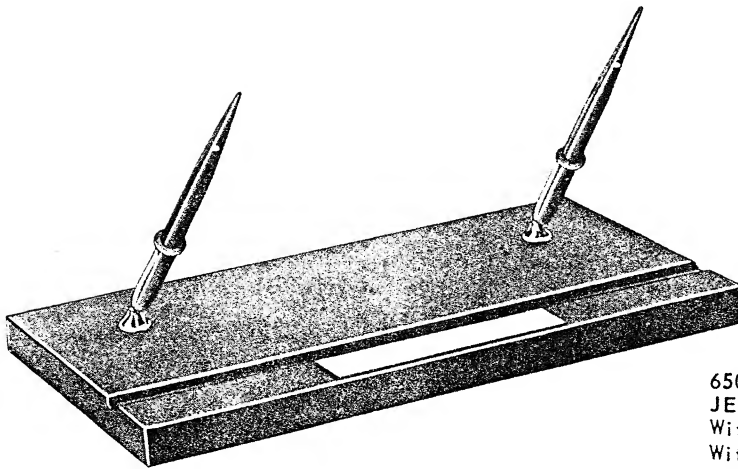

SHEAFFER'S NEW DESK SET LINE

6 1/2 x 13"

6501J (Illustrated)

JET CRYSTAL

With (2) 121SKD White Dot Pens $65.00

With 5SKD Pen, pencil or ballpoint (any two) 50.00

6501M

MEXICAN ONYX

With (2) B121SKD White Dot Pens $65.00

With B5SKD Pen, pencil or ballpoint (any two) .. 50.00

6201S

SPANISH ONYX

With (2) B121SKD White Dot Pens $62.50

With B5SKD Pen, pencil or ballpoint (any two) 47.50

(Includes No. 585 Perpetual Calendar)